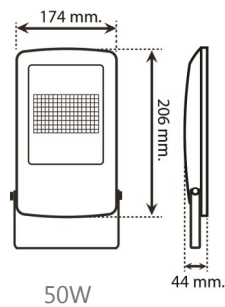

## FLOOD LIGHT SERIES KFD-G

- ◆ Isolate in build driver
- ◆ 270° Adujstion.

30W –100W

Parameter	Value			
Model	KFDG30W	KFDG50W	KFDG70W	KFDG100W
Rate Power	30W	50W	70W	100W
Luminous Flux	3,000lm	5,000lm	7,000lm	10,000lm
Luminous Efficiency	100lm/w			
Color Temperature	CCT 3000K/4000K/6500K			
Color Rendering Index	>80 Ra			
Input Voltage	AC 170-265 VAC , 50/60Hz			
Power factor	>0.95			
Beam Angle	90°*90°			
Work Temperature	-20°C to +50°C			
Work Life	>35,000 Hours			
Shape	Square			
IP Rating	IP65			
Dimensions	148*125*44 mm	206*174*44 mm	260*220*44 mm	260*220*44 mm