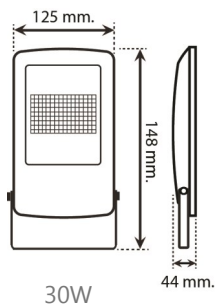

## FLOOD LIGHT SERIES KFD-G

- ◆ Isolate in build driver
- ◆ 270° Adujstion.

30W –100W

Parameter	Value			
Model	KFDG30W	KFDG50W	KFDG70W	KFDG100W
Rate Power	30W	50W	70W	100W
Luminous Flux	3,000lm	5,000lm	7,000lm	10,000lm
Luminous Efficiency	100lm/w			
Color Temperature	CCT 3000K/4000K/6500K			
Color Rendering Index	>80 Ra			
Input Voltage	AC 170-265 VAC , 50/60Hz			
Power factor	>0.95			
Beam Angle	90°*90°			
Work Temperature	-20°C to +50°C			
Work Life	>35,000 Hours			
Shape	Square			
IP Rating	IP65			
Dimensions	148*125*44 mm	206*174*44 mm	260*220*44 mm	260*220*44 mm