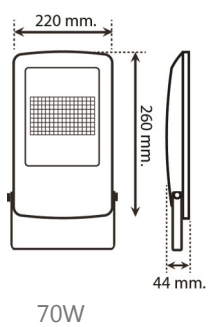

## FLOOD LIGHT SERIES KFD-G

- ◆ Isolate in build driver
- ◆ 270° Adujstion.

30W –100W

Parameter	Value			
Model	KFDG30W	KFDG50W	KFDG70W	KFDG100W
Rate Power	30W	50W	70W	100W
Luminous Flux	3,000lm	5,000lm	7,000lm	10,000lm
Luminous Efficiency	100lm/w			
Color Temperature	CCT 3000K/4000K/6500K			
Color Rendering Index	>80 Ra			
Input Voltage	AC 170-265 VAC , 50/60Hz			
Power factor	>0.95			
Beam Angle	90°*90°			
Work Temperature	-20°C to +50°C			
Work Life	>35,000 Hours			
Shape	Square			
IP Rating	IP65			
Dimensions	148*125*44 mm	206*174*44 mm	260*220*44 mm	260*220*44 mm