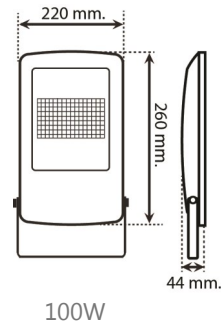

## FLOOD LIGHT SERIES KFD-G

- ◆ Isolate in build driver
- ◆ 270° Adujstion.

30W –100W

Parameter	Value			
Model	KFDG30W	KFDG50W	KFDG70W	KFDG100W
Rate Power	30W	50W	70W	100W
Luminous Flux	3,000lm	5,000lm	7,000lm	10,000lm
Luminous Efficiency	100lm/w			
Color Temperature	CCT 3000K/4000K/6500K			
Color Rendering Index	>80 Ra			
Input Voltage	AC 170-265 VAC , 50/60Hz			
Power factor	>0.95			
Beam Angle	90°*90°			
Work Temperature	-20°C to +50°C			
Work Life	>35,000 Hours			
Shape	Square			
IP Rating	IP65			
Dimensions	148*125*44 mm	206*174*44 mm	260*220*44 mm	260*220*44 mm