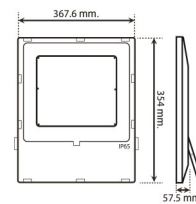

10W,20W

30W,50W

80W,100W

150W,200W

Parameter	Value							
Model	KFDS10W	KFDS20W	KFDS30W	KFDS50W	KFDS80W	KFDS100W	KFDS150W	KFDS200W
Rate Power	10W	20W	30W	50W	80W	100W	150W	200W
Luminous Flux	1,300lm	2,600lm	3,900lm	6,500lm	10,400lm	13,000lm	19,500lm	26,000lm
Luminous Efficiency	130lm/w							
Color Temperature	CCT 3000K/4000K/5000K/5700K							
Color Rendering Index	> 80 Ra							
Input Voltage	AC 100-277 VAC , 50/60Hz							
Power factor	> 095							
Beam Angle	120°							
Work Temperature	-20°C to +50°C							
Work Life	> 50,000 Hours							
Heat sink	Aluminum							
IP Rating	IP65							
Net Weight	0.69 kg	2.02 kg		4.26 kg		6.68 kg		
Dimensions	173*168*40.5 mm		263.5*280.4*44 mm		354*367.6*57.5 mm		440.5*493.6*63 mm	