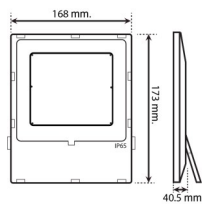

10W,20W

30W,50W

80W,100W

150W,200W

Parameter	Value							
Model	KFDS10W	KFDS20W	KFDS30W	KFDS50W	KFDS80W	KFDS100W	KFDS150W	KFDS200W
Rate Power	10W	20W	30W	50W	80W	100W	150W	200W
Luminous Flux	1,300lm	2,600lm	3,900lm	6,500lm	10,400lm	13,000lm	19,500lm	26,000lm
Luminous Efficiency	130lm/w							
Color Temperature	CCT 3000K/4000K/5000K/5700K							
Color Rendering Index	> 80 Ra							
Input Voltage	AC 100-277 VAC , 50/60Hz							
Power factor	> 095							
Beam Angle	120°							
Work Temperature	-20°C to +50°C							
Work Life	> 50,000 Hours							
Heat sink	Aluminum							
IP Rating	IP65							
Net Weight	0.69 kg	2.02 kg		4.26 kg		6.68 kg		
Dimensions	173*168*40.5 mm		263.5*280.4*44 mm		354*367.6*57.5 mm		440.5*493.6*63 mm	