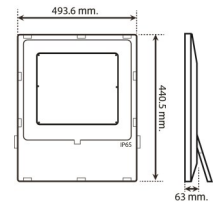

10W,20W

30W,50W

80W,100W

150W,200W

Parameter	Value							
Model	KFDS10W	KFDS20W	KFDS30W	KFDS50W	KFDS80W	KFDS100W	KFDS150W	KFDS200W
Rate Power	10W	20W	30W	50W	80W	100W	150W	200W
Luminous Flux	1,300lm	2,600lm	3,900lm	6,500lm	10,400lm	13,000lm	19,500lm	26,000lm
Luminous Efficiency	130lm/w							
Color Temperature	CCT 3000K/4000K/5000K/5700K							
Color Rendering Index	> 80 Ra							
Input Voltage	AC 100-277 VAC , 50/60Hz							
Power factor	> 095							
Beam Angle	120°							
Work Temperature	-20°C to +50°C							
Work Life	> 50,000 Hours							
Heat sink	Aluminum							
IP Rating	IP65							
Net Weight	0.69 kg	2.02 kg		4.26 kg		6.68 kg		
Dimensions	173*168*40.5 mm		263.5*280.4*44 mm		354*367.6*57.5 mm		440.5*493.6*63 mm	