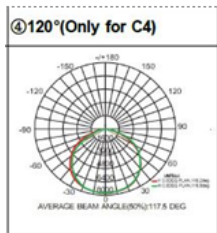

10W,20W

30W,50W

80W,100W

150W,200W

Parameter	Value							
Model	KFDS10W	KFDS20W	KFDS30W	KFDS50W	KFDS80W	KFDS100W	KFDS150W	KFDS200W
Rate Power	10W	20W	30W	50W	80W	100W	150W	200W
Luminous Flux	1,300lm	2,600lm	3,900lm	6,500lm	10,400lm	13,000lm	19,500lm	26,000lm
Luminous Efficiency	130lm/w							
Color Temperature	CCT 3000K/4000K/5000K/5700K							
Color Rendering Index	> 80 Ra							
Input Voltage	AC 100-277 VAC , 50/60Hz							
Power factor	> 095							
Beam Angle	120°							
Work Temperature	-20°C to +50°C							
Work Life	> 50,000 Hours							
Heat sink	Aluminum							
IP Rating	IP65							
Net Weight	0.69 kg	2.02 kg		4.26 kg		6.68 kg		
Dimensions	173*168*40.5 mm		263.5*280.4*44 mm		354*367.6*57.5 mm		440.5*493.6*63 mm	