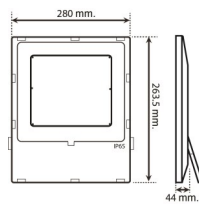

10W,20W

30W,50W

80W,100W

150W,200W

Parameter	Value							
Model	KFDS10W	KFDS20W	KFDS30W	KFDS50W	KFDS80W	KFDS100W	KFDS150W	KFDS200W
Rate Power	10W	20W	30W	50W	80W	100W	150W	200W
Luminous Flux	1,300lm	2,600lm	3,900lm	6,500lm	10,400lm	13,000lm	19,500lm	26,000lm
Luminous Efficiency	130lm/w							
Color Temperature	CCT 3000K/4000K/5000K/5700K							
Color Rendering Index	> 80 Ra							
Input Voltage	AC 100-277 VAC , 50/60Hz							
Power factor	> 095							
Beam Angle	120°							
Work Temperature	-20°C to +50°C							
Work Life	> 50,000 Hours							
Heat sink	Aluminum							
IP Rating	IP65							
Net Weight	0.69 kg	2.02 kg		4.26 kg		6.68 kg		
Dimensions	173*168*40.5 mm		263.5*280.4*44 mm		354*367.6*57.5 mm		440.5*493.6*63 mm	