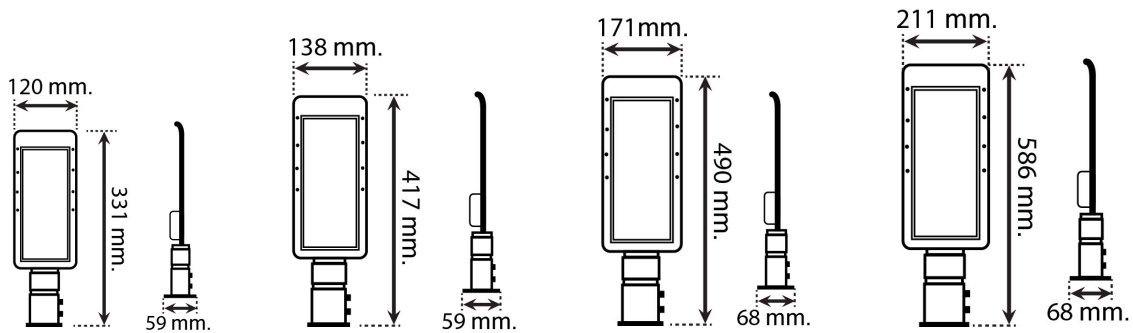

STREET LIGHT

SERIES KST-G

- ◆ Separated in build isolate driver.
- ◆ Anti-dust, Ultra slim
- ◆ Can make with photocell control if require.,
- ◆ Holder can be 50MM & 60MM.
- ◆ holder can adjust angle till 120degree.

30-150W

Parameter	Value			
Model	KSTG30W	KSTG50W	KSTG100W	KSTG150W
Rate Power	30W	50W	100W	150W
Luminous Flux	3,000lm	5,000lm	10,000lm	15,000lm
Luminous Efficiency	100lm/w			
Color Temperature	CCT 3000K/4000K/6500K			
Color Rendering Index	>80 Ra			
Input Voltage	AC 170-265 VAC , 50/60Hz			
Power factor	>0.95			
Beam Angle	70°*140°			
Work Temperature	-20°C to +50°C			
Work Life	>35,000 Hours			
Shape	Square			
IP Rating	IP65			
Dimensions	331*120*59 mm	417*138*59 mm	490*171*68 mm	586*211*68 mm