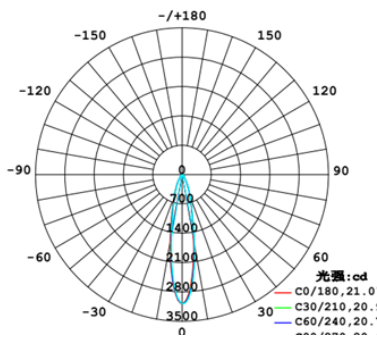

DECORATION LIGHT

WALL LIGHT SERIES KD-CO

Parameter	Value
Model	KD-CO18W30
Rate Power	18W
Luminous Flux	1440lm
Luminous Efficiency	80lm/w
Color Temperature	3000K
Color Rendering Index	>70 Ra
Input Voltage	AC 220V
Beam Angle	30°
Work Temperature	-20°C to +55°C
Work Life	>30,000 Hours
IP Rating	IP65
Dimensions	145*200 mm

FRONT

SIDE

WHITE

BLACK