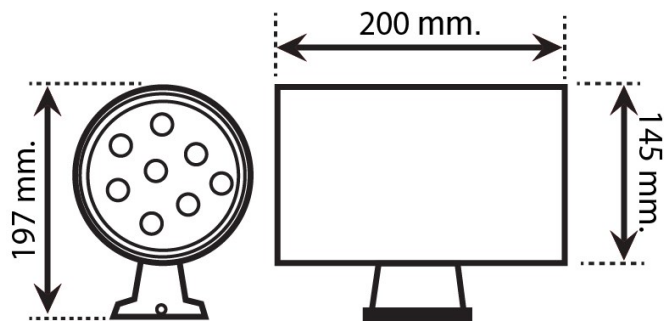

DECORATION LIGHT

WALL LIGHT SERIES KD-CO

Parameter	Value
Model	KD-CO18W30
Rate Power	18W
Luminous Flux	1440lm
Luminous Efficiency	80lm/w
Color Temperature	3000K
Color Rendering Index	>70 Ra
Input Voltage	AC 220V
Beam Angle	30°
Work Temperature	-20°C to +55°C
Work Life	>30,000 Hours
IP Rating	IP65
Dimensions	145*200 mm

FRONT

SIDE

WHITE

BLACK