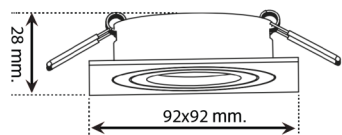

DOWN LIGHT

SERIES ACCA92S1

| Model | Color | Light source | Cutting size (mm) | Dimensions (mm) |
|------------|-----------------|--------------|-------------------|-----------------|
| ACCA92S1MW | Matt white | MR16 | 80*2.1 | 92*92*28 |
| ACCA92S1MB | Matt black | | | |
| ACCA92S1DS | Drawing silvery | | | |
| ACCA92S1DB | Drawing black | | | |
| ACCA92S1DG | Drawing gold | | | |
| ACCA92S1SG | Sandy gold | | | |

SERIES ACCA92S2

| Model | Color | Light source | Cutting size (mm) | Dimensions (mm) |
|------------|-----------------|--------------|-------------------|-----------------|
| ACCA92S2MW | Matt white | MR16 | 170*80 *2.3 | 185*92*28 |
| ACCA92S2MB | Matt black | | | |
| ACCA92S2DB | Drawing black | | | |
| ACCA92S2DG | Drawing gold | | | |
| ACCA92S2SS | Sandy silvery | | | |
| ACCA92S2DS | Drawing silvery | | | |