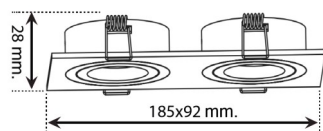

DOWN LIGHT

SERIES ACCA92S1

| Model | Color | Light source | Cutting size (mm) | Dimensions (mm) |
|------------|-----------------|--------------|-------------------|-----------------|
| ACCA92S1MW | Matt white | MR16 | 80*2.1 | 92*92*28 |
| ACCA92S1MB | Matt black | | | |
| ACCA92S1DS | Drawing silvery | | | |
| ACCA92S1DB | Drawing black | | | |
| ACCA92S1DG | Drawing gold | | | |
| ACCA92S1SG | Sandy gold | | | |

SERIES ACCA92S2

| Model | Color | Light source | Cutting size (mm) | Dimensions (mm) |
|------------|-----------------|--------------|-------------------|-----------------|
| ACCA92S2MW | Matt white | MR16 | 170*80 *2.3 | 185*92*28 |
| ACCA92S2MB | Matt black | | | |
| ACCA92S2DB | Drawing black | | | |
| ACCA92S2DG | Drawing gold | | | |
| ACCA92S2SS | Sandy silvery | | | |
| ACCA92S2DS | Drawing silvery | | | |