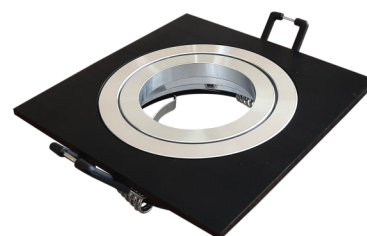

DOWN LIGHT

SERIES ACCA92S1

| Model | Color | Light source | Cutting size (mm) | Dimensions (mm) |
|------------|-----------------|--------------|-------------------|-----------------|
| ACCA92S1MW | Matt white | MR16 | 80*2.1 | 92*92*28 |
| ACCA92S1MB | Matt black | | | |
| ACCA92S1DS | Drawing silvery | | | |
| ACCA92S1DB | Drawing black | | | |
| ACCA92S1DG | Drawing gold | | | |
| ACCA92S1SG | Sandy gold | | | |

SERIES ACCA92S2

| Model | Color | Light source | Cutting size (mm) | Dimensions (mm) |
|------------|-----------------|--------------|-------------------|-----------------|
| ACCA92S2MW | Matt white | MR16 | 170*80 *2.3 | 185*92*28 |
| ACCA92S2MB | Matt black | | | |
| ACCA92S2DB | Drawing black | | | |
| ACCA92S2DG | Drawing gold | | | |
| ACCA92S2SS | Sandy silvery | | | |
| ACCA92S2DS | Drawing silvery | | | |